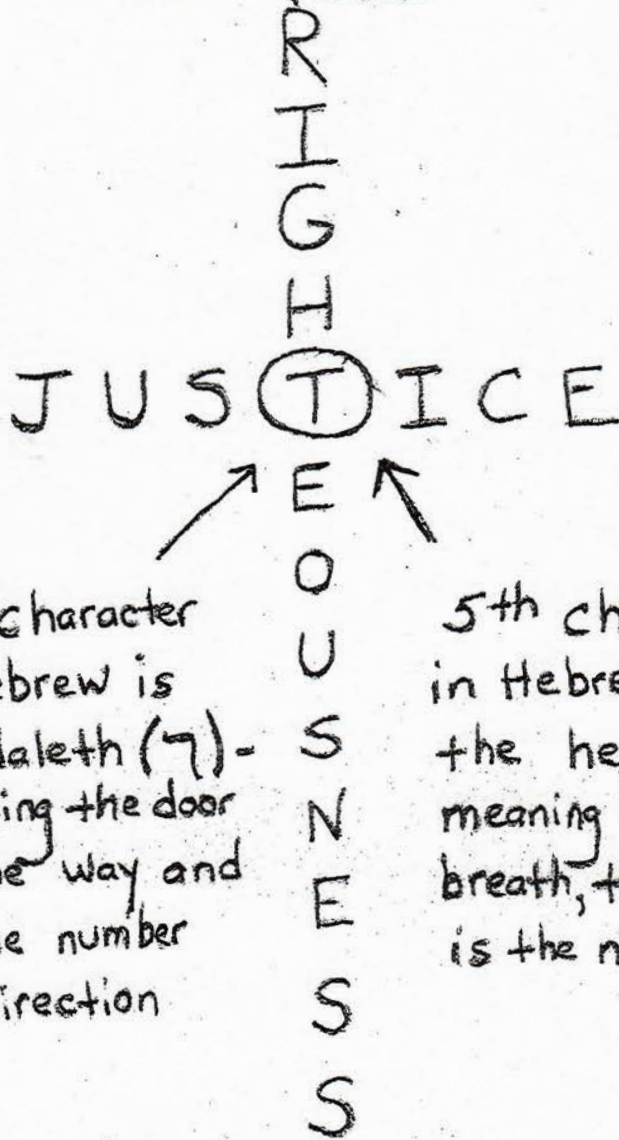

Alignment
with the Truth

Isaiah
59:14-15

Conformity
to the Truth

4th character
in Hebrew is
the dalet (ד) -
meaning the door
or the way and
is the number
of direction

5th character
in Hebrew is
the hey (ה) -
meaning the spirit, the
breath, the window and
is the number of grace

ⓉRUTⓉH has 2 T's and
is at the intersection of
Justice & Righteousness!